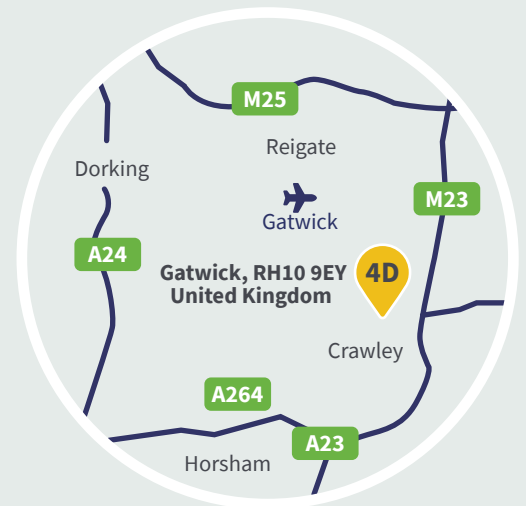

Managed infrastructure and connectivity

Whether you use colocation or cloud services with us, your servers will be connected to fast and reliable internet since we're connected to the UK's main communication hubs and other major colocation providers in London, Surrey, Kent and south-east England.